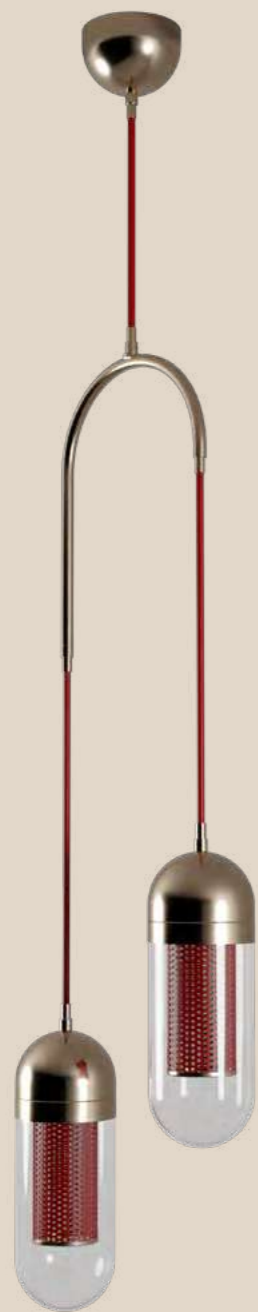

ARROW

WALL LAMP

W 7.5cm | 3" D 9.5cm | 3.7" H 42 cm | 16.5"

MATERIALS// BODY - BRASS SHADE - BRASS

TYPE OF LAMP// E14 X 2 - 40 WATTS

DENVER

WALL LAMP

W 10 cm | 3.9" D 17 cm | 6.7" H 34 cm | 13.4"

MATERIALS// BODY - POLISHED BRASS SHADE - CLEAR
GLASS AND METAL MESH

TYPE OF LAMP// LED

NEW

DENVER I

PENDANT LAMP

DIA 10 cm | 3.9"

H 80 cm | 31.5" BH 30 cm | 11.8"

MATERIALS// BODY - POLISHED BRASS

SHADE - CLEAR GLASS AND METAL MESH

TYPE OF LAMP// LED

NEW

NEW

DENVER II

PENDANT LAMP

DIA 10 cm | 3.9" H 120 cm | 47.2"
BH 98 cm | 38.6"

AMÉLIE BEDSIDE TABLE // MALABAR